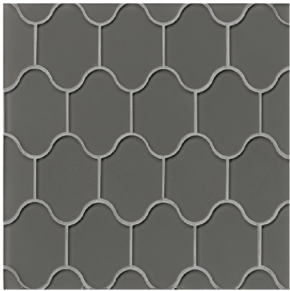

White Linen

GLSMAWHLARA
Glass Mosaic
Mesh-mounted on a
9 1/2" x 14 1/2" sheet

Palma Mosaic

Cliff

GLSMALCLIPAL
Glass Mosaic
Mesh-mounted on a
10 3/4" x 14" sheet

Fern

GLSMALFERPAL
Glass Mosaic
Mesh-mounted on a
10 3/4" x 14" sheet

Message in a Bottle

GLSMALMEBPAL
Glass Mosaic
Mesh-mounted on a
10 3/4" x 14" sheet

Mist

GLSMALMISPAL
Glass Mosaic
Mesh-mounted on a
10 3/4" x 14" sheet

Pelican

GLSMALPELPAL
Glass Mosaic
Mesh-mounted on a
10 3/4" x 14" sheet

Sail

GLSMALSAIPAL
Glass Mosaic
Mesh-mounted on a
10 3/4" x 14" sheet

Sand

GLSMALSANPAL
Glass Mosaic
Mesh-mounted on a
10 3/4" x 14" sheet

White Linen

GLSMALWHPAL
Glass Mosaic
Mesh-mounted on a
10 3/4" x 14" sheet