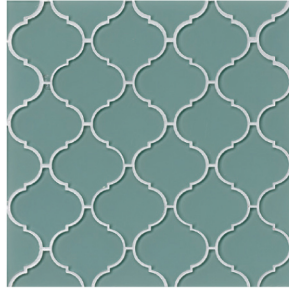

Mallorca

Decorative, Glass & Accessories

Mallorca

Decorative, Glass & Accessories

Arabesque Mosaic

Cliff

GLSMALCLIARA
Glass Mosaic
Mesh-mounted on a
9 1/2" x 14 1/2" sheet

Fern

GLSMALFERARA
Glass Mosaic
Mesh-mounted on a
9 1/2" x 14 1/2" sheet

Message in a Bottle

GLSMALMEBARA
Glass Mosaic
Mesh-mounted on a
9 1/2" x 14 1/2" sheet

Mist

GLSMALMISARA
Glass Mosaic
Mesh-mounted on a
9 1/2" x 14 1/2" sheet

Pelican

GLSMALPELARA
Glass Mosaic
Mesh-mounted on a
9 1/2" x 14 1/2" sheet

Sail

GLSMALSAIARA
Glass Mosaic
Mesh-mounted on a
9 1/2" x 14 1/2" sheet

Sand

GLSMALSANARA
Glass Mosaic
Mesh-mounted on a
9 1/2" x 14 1/2" sheet

White Linen

GLSMAWHLARA
Glass Mosaic
Mesh-mounted on a
9 1/2" x 14 1/2" sheet

Palma Mosaic

Cliff

GLSMALCLIPAL
Glass Mosaic
Mesh-mounted on a
10 3/4" x 14" sheet

Fern

GLSMALFERPAL
Glass Mosaic
Mesh-mounted on a
10 3/4" x 14" sheet