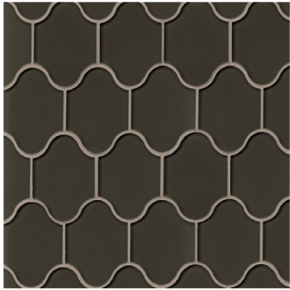

GLSMALFERARA
Glass Mosaic
Mesh-mounted on a
9 1/2" x 14 1/2" sheet

Message in a Bottle

GLSMALMEBARA
Glass Mosaic
Mesh-mounted on a
9 1/2" x 14 1/2" sheet

Mist

GLSMALMISARA
Glass Mosaic
Mesh-mounted on a
9 1/2" x 14 1/2" sheet

Pelican

GLSMALPELARA
Glass Mosaic
Mesh-mounted on a
9 1/2" x 14 1/2" sheet

Sail

GLSMALSAIARA
Glass Mosaic
Mesh-mounted on a
9 1/2" x 14 1/2" sheet

Sand

GLSMALSANARA
Glass Mosaic
Mesh-mounted on a
9 1/2" x 14 1/2" sheet

White Linen

GLSMAWHLARA
Glass Mosaic
Mesh-mounted on a
9 1/2" x 14 1/2" sheet

Palma Mosaic

Cliff

GLSMALCLIPAL
Glass Mosaic
Mesh-mounted on a
10 3/4" x 14" sheet

Fern

GLSMALFERPAL
Glass Mosaic
Mesh-mounted on a
10 3/4" x 14" sheet