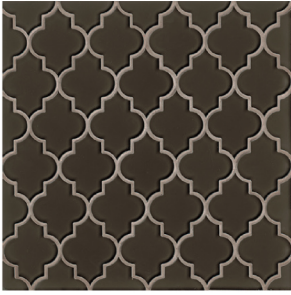

Cala Mosaic

Cliff

GLSMALCLICAL
Glass Mosaic
Mesh-mounted on a
9" x 15 1/2" sheet