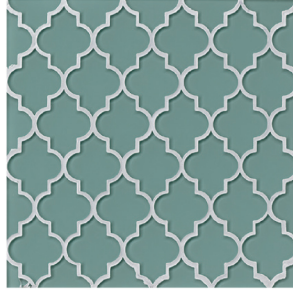

Message in a Bottle

GLSMALMEBCAL
Glass Mosaic
Mesh-mounted on a
9" x 15 1/2" sheet

Pelican

GLSMALPELICAL
Glass Mosaic
Mesh-mounted on a
9" x 15 1/2" sheet

Sail

GLSMALSAICAL
Glass Mosaic
Mesh-mounted on a
9" x 15 1/2" sheet

Sand

GLSMALSANCAL
Glass Mosaic
Mesh-mounted on a
9" x 15 1/2" sheet

White Linen

GLSMALWHLICAL
Glass Mosaic
Mesh-mounted on a
9" x 15 1/2" sheet

Arta Mosaic

Cliff

GLSMALCLIART
Glass Mosaic
Mesh-mounted on a
11 3/4" x 17 1/2" sheet