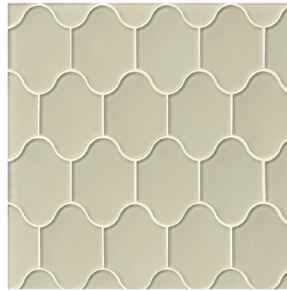

White Linen

GLSMAWHLARA
Glass Mosaic
Mesh-mounted on a
9 1/2" x 14 1/2" sheet

Palma Mosaic

Cliff

GLSMALCLIPAL
Glass Mosaic
Mesh-mounted on a
10 3/4" x 14" sheet

Fern

GLSMALFERPAL
Glass Mosaic
Mesh-mounted on a
10 3/4" x 14" sheet

Message in a Bottle

GLSMALMEBPAL
Glass Mosaic
Mesh-mounted on a
10 3/4" x 14" sheet

Mist

GLSMALMISPAL
Glass Mosaic
Mesh-mounted on a
10 3/4" x 14" sheet

Pelican

GLSMALPELPAL
Glass Mosaic
Mesh-mounted on a
10 3/4" x 14" sheet

Sail

GLSMALSAIPAL
Glass Mosaic
Mesh-mounted on a
10 3/4" x 14" sheet

Sand

GLSMALSANPAL
Glass Mosaic
Mesh-mounted on a
10 3/4" x 14" sheet

White Linen

GLSMALWHPAL
Glass Mosaic
Mesh-mounted on a
10 3/4" x 14" sheet