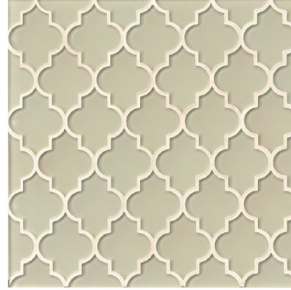

Sand

GLSMALSANCAL
Glass Mosaic
Mesh-mounted on a
9" x 15 1/2" sheet