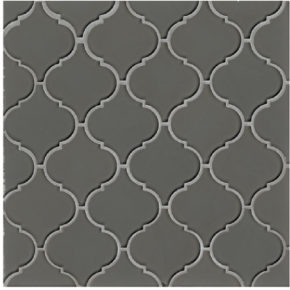

Mallorca

Decorative, Glass & Accessories

Mallorca

Decorative, Glass & Accessories

Arabesque Mosaic

Cliff

GLSMALCLIARA
Glass Mosaic
Mesh-mounted on a
9 1/2" x 14 1/2" sheet

Fern

GLSMALFERARA
Glass Mosaic
Mesh-mounted on a
9 1/2" x 14 1/2" sheet

Message in a Bottle

GLSMALMEBARA
Glass Mosaic
Mesh-mounted on a
9 1/2" x 14 1/2" sheet

Mist

GLSMALMISARA
Glass Mosaic
Mesh-mounted on a
9 1/2" x 14 1/2" sheet

Pelican

GLSMALPELARA
Glass Mosaic
Mesh-mounted on a
9 1/2" x 14 1/2" sheet

Sail

GLSMALSAIARA
Glass Mosaic
Mesh-mounted on a
9 1/2" x 14 1/2" sheet

Sand

GLSMALSANARA
Glass Mosaic
Mesh-mounted on a
9 1/2" x 14 1/2" sheet

Torre

GLSMALWHLROCTOR
Torre Mosaic White Linen (outside) /
Roca (center) Blend
Mesh-mounted on a
11 1/2" x 16 1/4" sheet

Velez

GLSMALMISLLEVEL
Velez Mosaic Mist (outside) /
Cliff (center) Blend
Mesh-mounted on a
10 3/4" x 14" sheet