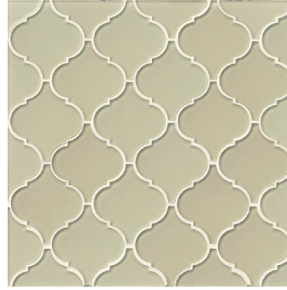

Pelican

GLSMALPELARA
Glass Mosaic
Mesh-mounted on a
9 1/2" x 14 1/2" sheet

Sail

GLSMALSAIARA
Glass Mosaic
Mesh-mounted on a
9 1/2" x 14 1/2" sheet

Sand

GLSMALSANARA
Glass Mosaic
Mesh-mounted on a
9 1/2" x 14 1/2" sheet

White Linen

GLSMAWHLARA
Glass Mosaic
Mesh-mounted on a
9 1/2" x 14 1/2" sheet

Palma Mosaic

Cliff

GLSMALCLIPAL
Glass Mosaic
Mesh-mounted on a
10 3/4" x 14" sheet

Fern

GLSMALFERPAL
Glass Mosaic
Mesh-mounted on a
10 3/4" x 14" sheet