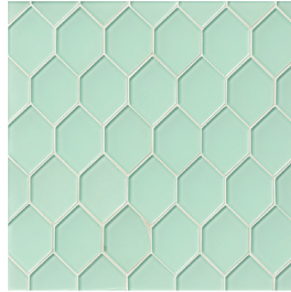

Sand

GLSMALSANCAL
Glass Mosaic
Mesh-mounted on a
9" x 15 1/2" sheet

White Linen

GLSMALWHLICAL
Glass Mosaic
Mesh-mounted on a
9" x 15 1/2" sheet

Arta Mosaic

Cliff

GLSMALCLIART
Glass Mosaic
Mesh-mounted on a
11 3/4" x 17 1/2" sheet

Fern

GLSMALFERART
Glass Mosaic
Mesh-mounted on a
11 3/4" x 17 1/2" sheet

Message in a Bottle

GLSMALMEBART
Glass Mosaic
Mesh-mounted on a
11 3/4" x 17 1/2" sheet

Mist

GLSMALMISART
Glass Mosaic
Mesh-mounted on a
11 3/4" x 17 1/2" sheet