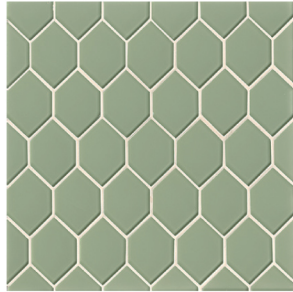

Fern

GLSMALFERART
Glass Mosaic
Mesh-mounted on a
11 3/4" x 17 1/2" sheet