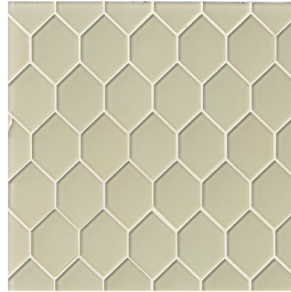

Pelican

GLSMALPELART
Glass Mosaic
Mesh-mounted on a
11 3/4" x 17 1/2" sheet

Sail

GLSMALSAIART
Glass Mosaic
Mesh-mounted on a
11 3/4" x 17 1/2" sheet

Sand

GLSMALSANART
Glass Mosaic
Mesh-mounted on a
11 3/4" x 17 1/2" sheet

White Linen

GLSMALWHLART
Glass Mosaic
Mesh-mounted on a
11 3/4" x 17 1/2" sheet

Flora

GLSMALWHLFLO
Flora Mosaic
All White Linen
Mesh-mounted on a
12 3/8" x 12 3/8" sheet

Flora

GLSMALWHLMEBFLO
Flora White Linen (flower) /
Message in Bottle (star) Blend
Mesh-mounted on a
12 3/8" x 12 3/8" sheet