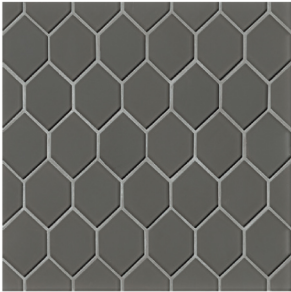

Pelican

GLSMALPELART
Glass Mosaic
Mesh-mounted on a
11 3/4" x 17 1/2" sheet