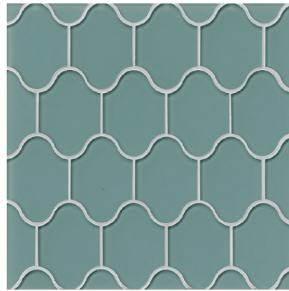

White Linen

GLSMAWHLARA
Glass Mosaic
Mesh-mounted on a
9 1/2" x 14 1/2" sheet

Palma Mosaic

Cliff

GLSMALCLIPAL
Glass Mosaic
Mesh-mounted on a
10 3/4" x 14" sheet

Fern

GLSMALFERPAL
Glass Mosaic
Mesh-mounted on a
10 3/4" x 14" sheet

Message in a Bottle

GLSMALMEBPAL
Glass Mosaic
Mesh-mounted on a
10 3/4" x 14" sheet

Mist

GLSMALMISPAL
Glass Mosaic
Mesh-mounted on a
10 3/4" x 14" sheet

Pelican

GLSMALPELPAL
Glass Mosaic
Mesh-mounted on a
10 3/4" x 14" sheet

Sail

GLSMALSAIPAL
Glass Mosaic
Mesh-mounted on a
10 3/4" x 14" sheet

Sand

GLSMALSANPAL
Glass Mosaic
Mesh-mounted on a
10 3/4" x 14" sheet

White Linen

GLSMALWHPAL
Glass Mosaic
Mesh-mounted on a
10 3/4" x 14" sheet