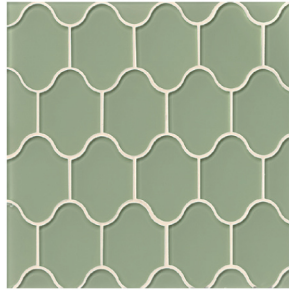

Pelican

GLSMALPELARA
Glass Mosaic
Mesh-mounted on a
9 1/2" x 14 1/2" sheet

Sail

GLSMALSAIARA
Glass Mosaic
Mesh-mounted on a
9 1/2" x 14 1/2" sheet

Sand

GLSMALSANARA
Glass Mosaic
Mesh-mounted on a
9 1/2" x 14 1/2" sheet

White Linen

GLSMAWHLARA
Glass Mosaic
Mesh-mounted on a
9 1/2" x 14 1/2" sheet

Palma Mosaic

Cliff

GLSMALCLIPAL
Glass Mosaic
Mesh-mounted on a
10 3/4" x 14" sheet

Fern

GLSMALFERPAL
Glass Mosaic
Mesh-mounted on a
10 3/4" x 14" sheet

Message in a Bottle

GLSMALMEBPAL
Glass Mosaic
Mesh-mounted on a
10 3/4" x 14" sheet

Mist

GLSMALMISPAL
Glass Mosaic
Mesh-mounted on a
10 3/4" x 14" sheet

Pelican

GLSMALPELPAL
Glass Mosaic
Mesh-mounted on a
10 3/4" x 14" sheet

Sail

GLSMALSAIPAL
Glass Mosaic
Mesh-mounted on a
10 3/4" x 14" sheet

Sand

GLSMALSANPAL
Glass Mosaic
Mesh-mounted on a
10 3/4" x 14" sheet

White Linen

GLSMALWHPAL
Glass Mosaic
Mesh-mounted on a
10 3/4" x 14" sheet