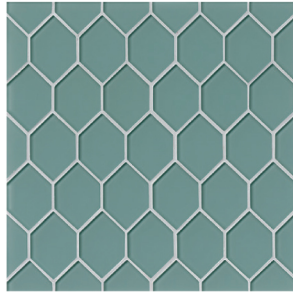

Sail

GLSMALSAIART
Glass Mosaic
Mesh-mounted on a
11 3/4" x 17 1/2" sheet