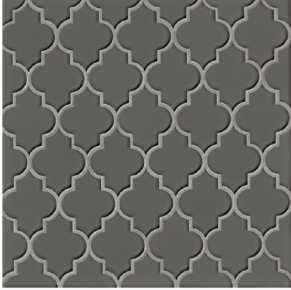

Pelican

GLSMALPELICAL
Glass Mosaic
Mesh-mounted on a
9" x 15 1/2" sheet