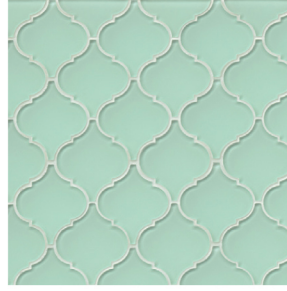

Mallorca

Decorative, Glass & Accessories

Mallorca

Decorative, Glass & Accessories

Arabesque Mosaic

Cliff

GLSMALCLIARA
Glass Mosaic
Mesh-mounted on a
9 1/2" x 14 1/2" sheet

Fern

GLSMALFERARA
Glass Mosaic
Mesh-mounted on a
9 1/2" x 14 1/2" sheet

Message in a Bottle

GLSMALMEBARA
Glass Mosaic
Mesh-mounted on a
9 1/2" x 14 1/2" sheet

Mist

GLSMALMISARA
Glass Mosaic
Mesh-mounted on a
9 1/2" x 14 1/2" sheet

Pelican

GLSMALPELARA
Glass Mosaic
Mesh-mounted on a
9 1/2" x 14 1/2" sheet

Sail

GLSMALSAIARA
Glass Mosaic
Mesh-mounted on a
9 1/2" x 14 1/2" sheet

Sand

GLSMALSANARA
Glass Mosaic
Mesh-mounted on a
9 1/2" x 14 1/2" sheet

White Linen

GLSMAWHLARA
Glass Mosaic
Mesh-mounted on a
9 1/2" x 14 1/2" sheet

Palma Mosaic

Cliff

GLSMALCLIPAL
Glass Mosaic
Mesh-mounted on a
10 3/4" x 14" sheet

Fern

GLSMALFERPAL
Glass Mosaic
Mesh-mounted on a
10 3/4" x 14" sheet