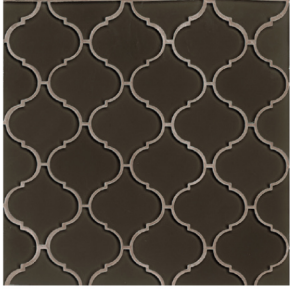

Mallorca

Decorative, Glass & Accessories

Mallorca

Decorative, Glass & Accessories

Arabesque Mosaic

Cliff

GLSMALCLIARA
Glass Mosaic
Mesh-mounted on a
9 1/2" x 14 1/2" sheet

Fern

GLSMALFERARA
Glass Mosaic
Mesh-mounted on a
9 1/2" x 14 1/2" sheet

Message in a Bottle

GLSMALMEBARA
Glass Mosaic
Mesh-mounted on a
9 1/2" x 14 1/2" sheet

Mist

GLSMALMISARA
Glass Mosaic
Mesh-mounted on a
9 1/2" x 14 1/2" sheet

Pelican

GLSMALPELARA
Glass Mosaic
Mesh-mounted on a
9 1/2" x 14 1/2" sheet

Sail

GLSMALSAIARA
Glass Mosaic
Mesh-mounted on a
9 1/2" x 14 1/2" sheet

Sand

GLSMALSANARA
Glass Mosaic
Mesh-mounted on a
9 1/2" x 14 1/2" sheet

Torre

GLSMALWHLROCTOR
Torre Mosaic White Linen (outside) /
Roca (center) Blend
Mesh-mounted on a
11 1/2" x 16 1/4" sheet

Velez

GLSMALMISLLEVEL
Velez Mosaic Mist (outside) /
Cliff (center) Blend
Mesh-mounted on a
10 3/4" x 14" sheet