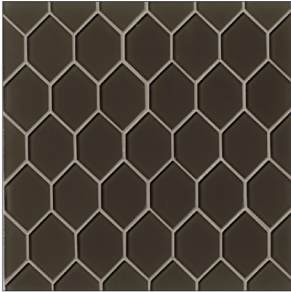

Sand

GLSMALSANCAL
Glass Mosaic
Mesh-mounted on a
9" x 15 1/2" sheet

White Linen

GLSMALWHLICAL
Glass Mosaic
Mesh-mounted on a
9" x 15 1/2" sheet

Arta Mosaic

Cliff

GLSMALCLIART
Glass Mosaic
Mesh-mounted on a
11 3/4" x 17 1/2" sheet