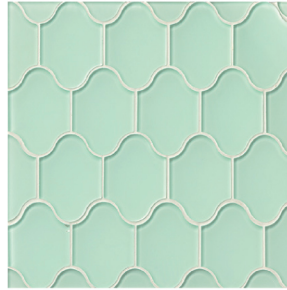

Pelican

GLSMALPELARA
Glass Mosaic
Mesh-mounted on a
9 1/2" x 14 1/2" sheet

Sail

GLSMALSAIARA
Glass Mosaic
Mesh-mounted on a
9 1/2" x 14 1/2" sheet

Sand

GLSMALSANARA
Glass Mosaic
Mesh-mounted on a
9 1/2" x 14 1/2" sheet

White Linen

GLSMAWHLARA
Glass Mosaic
Mesh-mounted on a
9 1/2" x 14 1/2" sheet

Palma Mosaic

Cliff

GLSMALCLIPAL
Glass Mosaic
Mesh-mounted on a
10 3/4" x 14" sheet

Fern

GLSMALFERPAL
Glass Mosaic
Mesh-mounted on a
10 3/4" x 14" sheet

Message in a Bottle

GLSMALMEBPAL
Glass Mosaic
Mesh-mounted on a
10 3/4" x 14" sheet

Mist

GLSMALMISPAL
Glass Mosaic
Mesh-mounted on a
10 3/4" x 14" sheet

Pelican

GLSMALPELPAL
Glass Mosaic
Mesh-mounted on a
10 3/4" x 14" sheet

Sail

GLSMALSAIPAL
Glass Mosaic
Mesh-mounted on a
10 3/4" x 14" sheet

Sand

GLSMALSANPAL
Glass Mosaic
Mesh-mounted on a
10 3/4" x 14" sheet

White Linen

GLSMALWHPAL
Glass Mosaic
Mesh-mounted on a
10 3/4" x 14" sheet